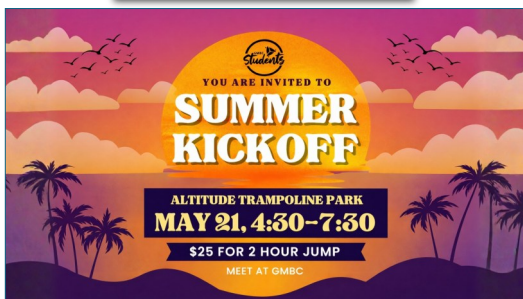

WORSHIP TIMES

IN PERSON: Sundays, 10:30am
WEBSITE: www.discovergrace.us
FACEBOOK: Grace Memorial Baptist
TWITTER: @GraceSlidell
YOUTUBE: Grace Memorial Baptist

YOUTH MINISTRY

SUMMER KICKOFF AT ALTITUDE!
Get ready to jump into summer! Join us for our Youth Summer Kickoff on May 21st, 4:30-7:30PM at Altitude Trampoline Park. It's going to be a fun-filled evening of high-energy jumping, laughter, and time together as we kick off the summer season. The cost is \$25 per person to jump — don't miss it!