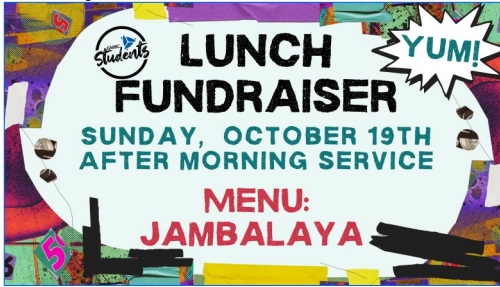

YOUTH MINISTRY

LUNCH FUNDRAISER!

Sunday, October 19th after service!

CORN MAZE

Save the Date: Saturday, October 25th